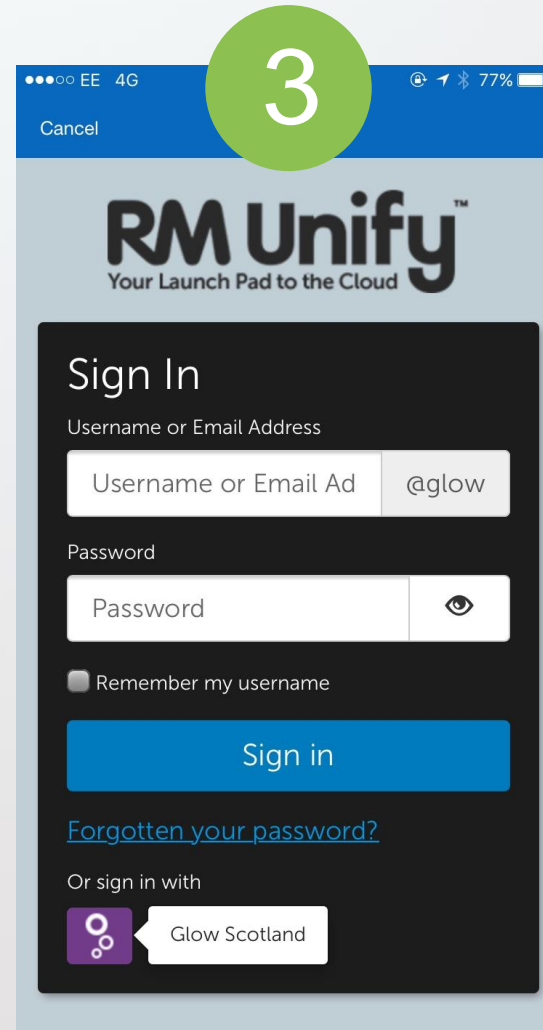

Or log in using the below

[I've been given a PIN to get into my account](#)

You will now be able to login with your email/username and password you created

Getting started with Glow - Go to showmyhomework.co.uk

Search for your school

Click on the Log in via RM Unify icon

Click on the Glow Scotland icon

Enter your login details

Downloading the App

Please all get your mobile devices out and download the Show My Homework App.

- Open the app and type in your school's name.
- Type in your email/username and password.
- You will be taken to your To-do List
- You can start using Show My Homework on the go

In Settings, you can manage notifications.