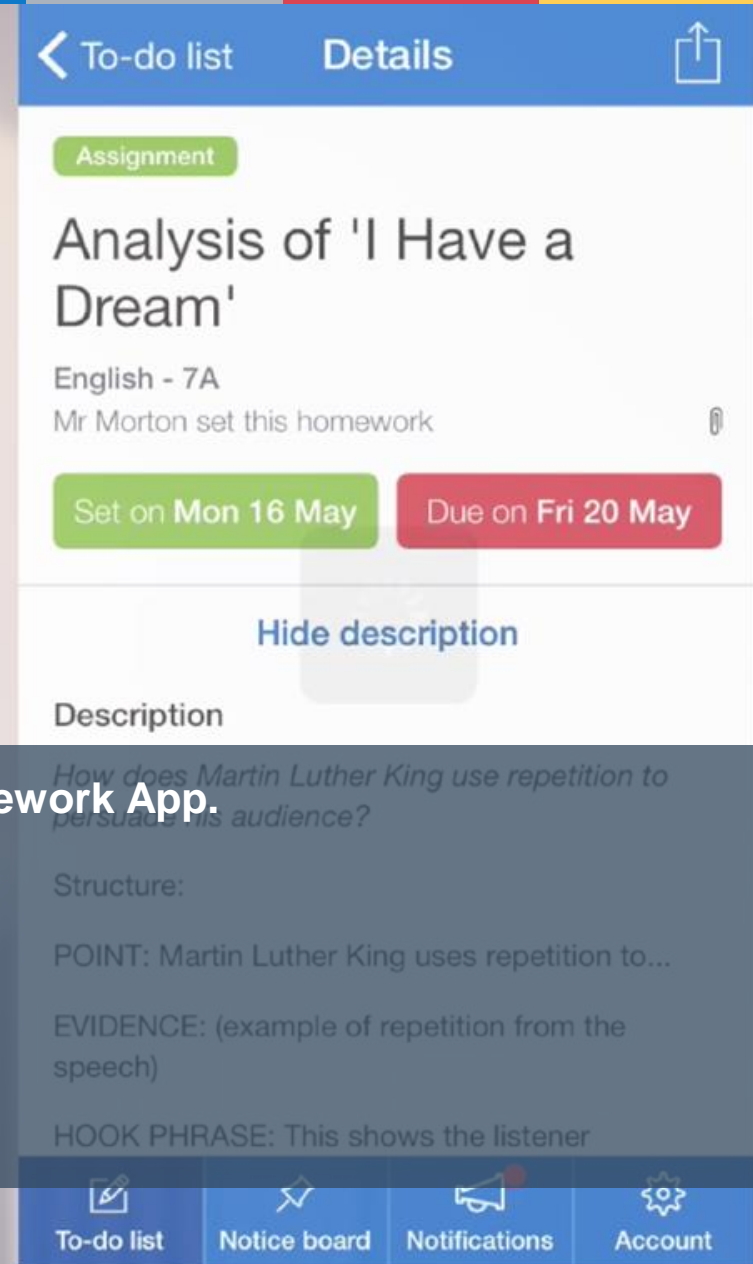

Search for your school

Click on the Log in via RM Unify icon

Click on the Glow Scotland icon

Enter your login details

Downloading the App

Please all get your mobile devices out and download the Show My Homework App.

- Open the app and type in your school's name.
- Type in your email/username and password.
- You will be taken to your To-do List
- You can start using Show My Homework on the go

In Settings, you can manage notifications.