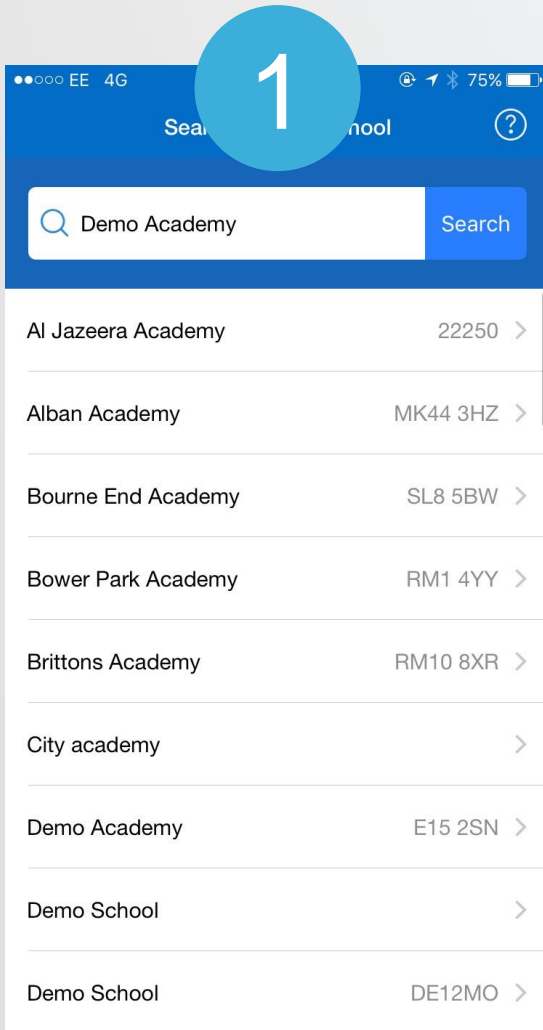

3

The no.1 homework software for schools

Need help logging in?

- I'm a student
- I'm a parent
- I'm a staff member

Existing user? Please log in

Email/Username
Password

Remember me

Log in [Forgot password?](#)

Search for your school

Click on the Log in via RM Unify icon

Click on the Glow Scotland icon

Enter your login details

Downloading the App

Please all get your mobile devices out and download the Show My Homework App.