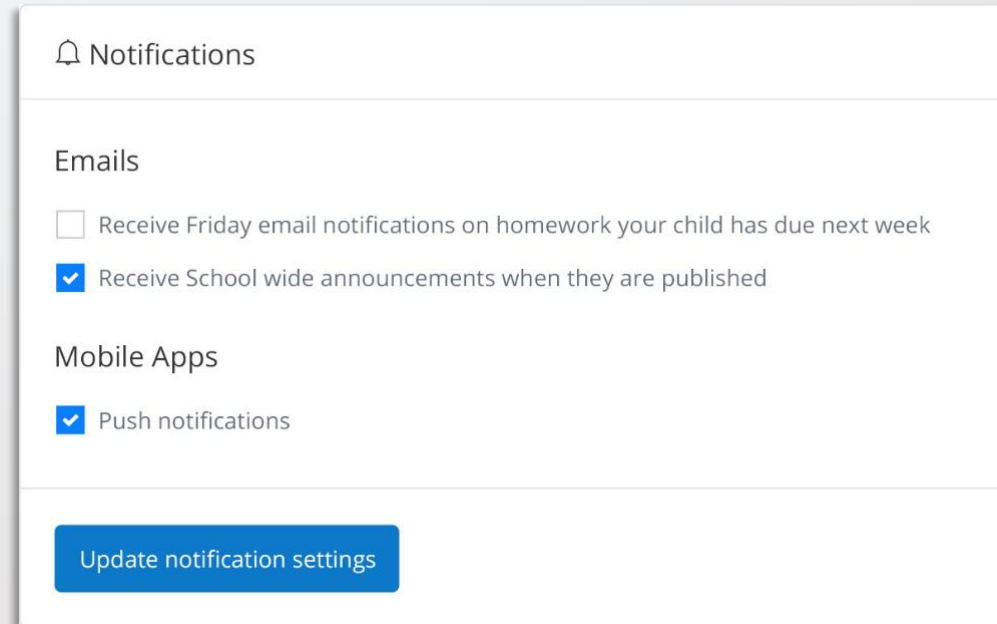

Search for your school

Click on the Log in via RM Unify icon

Click on the Glow Scotland icon

Enter your login details

Downloading the App

Please all get your mobile devices out and download the Show My Homework App.

- Open the app and type in your school's name.
- Type in your email/username and password.
- You will be taken to your To-do List
- You can start using Show My Homework on the go

In Settings, you can manage notifications.