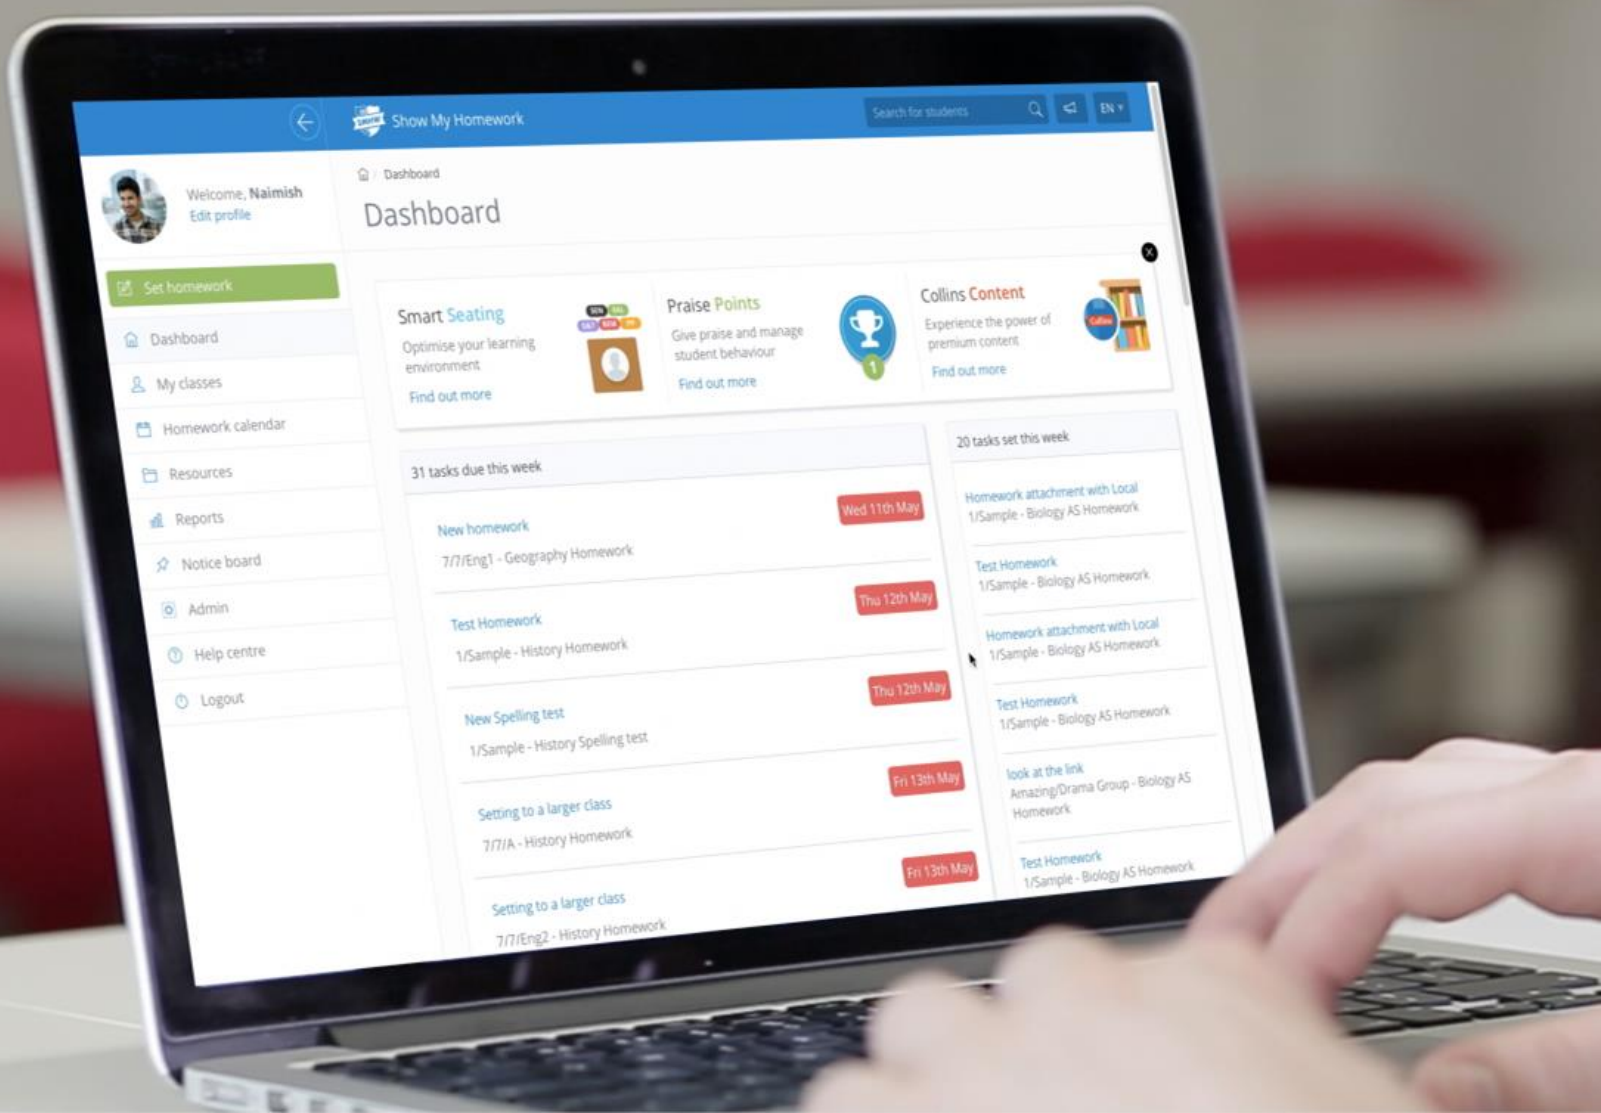

Students guide to Show My Homework

powered by
satchel:

What is Show My Homework?

Homework on your computer, phone and tablet!

A to-do list organises all your work for you.

Helps you manage your homework from wherever you are.

How Show My Homework helps solves your homework problems:

- Keeping your homework organised
- No need to write down homework before leaving class
- Sends you reminders for when homework is due
- Helps you show how much homework you have
- Keeps you up to date when you're away from school
- Let's you message your teacher in private when you don't understand or need extra help

Homework description

Your homework tasks are clearly laid out in Show My Homework with all the information you need to complete them.

The Gradebook

Faster feedback from your teachers, including grades where required.

See comments from your teacher if they ask you to redo your homework and have the ability to reply.

The screenshot displays the 'Gradebook' page in the Show My Homework application. The user is Margaret, and the page shows a list of homework tasks with their submission status and grades.