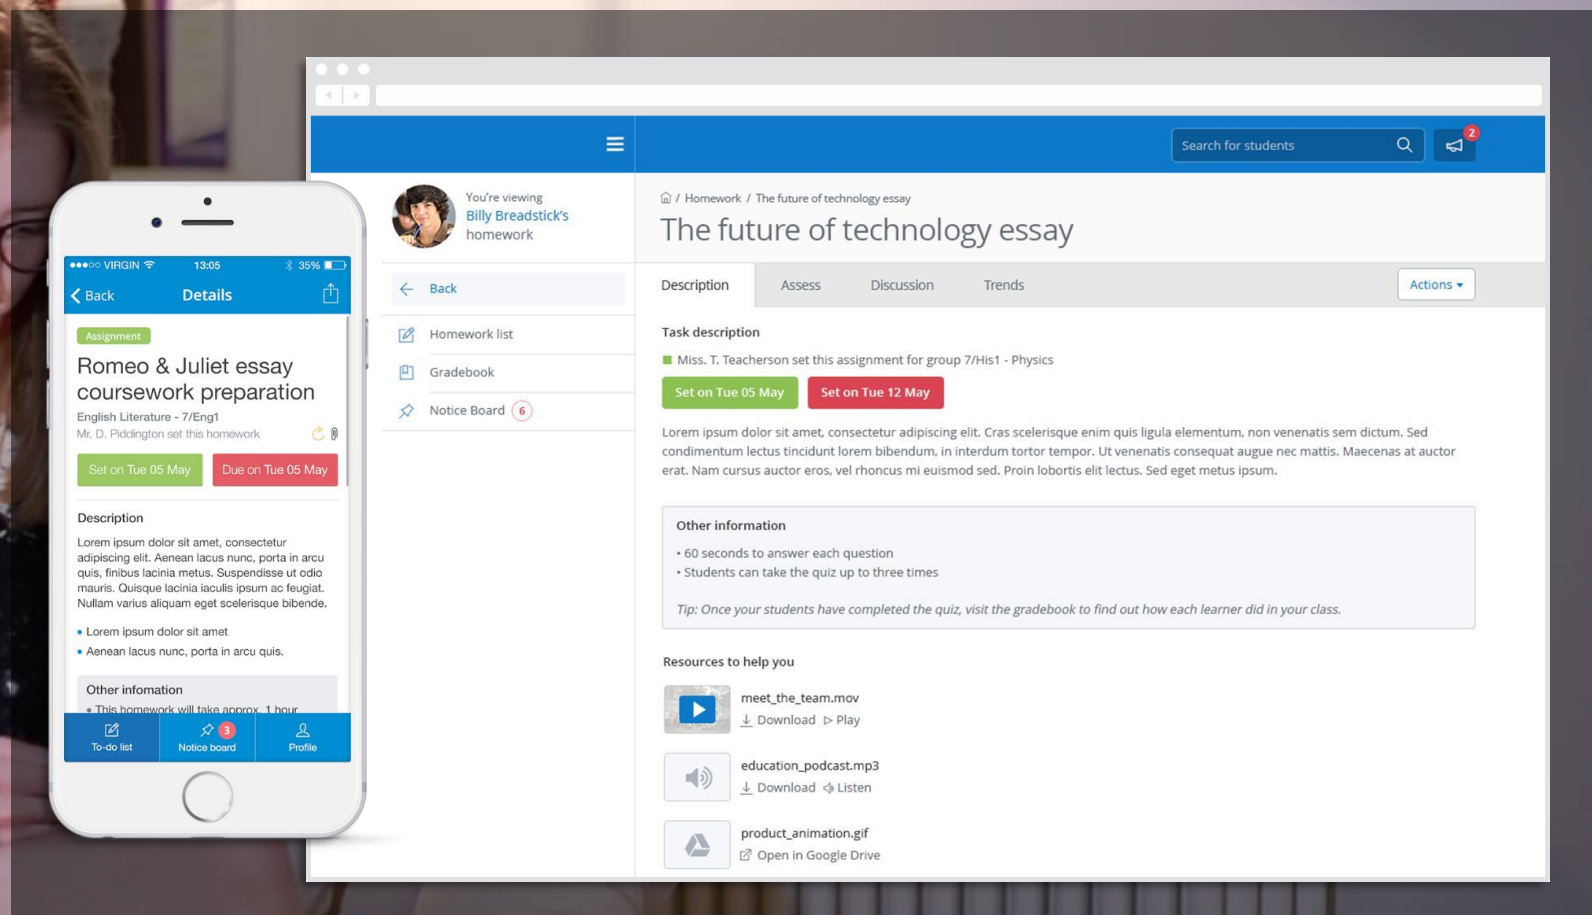

Homework description

Your homework tasks are clearly laid out in Show My Homework with all the information you need to complete them.