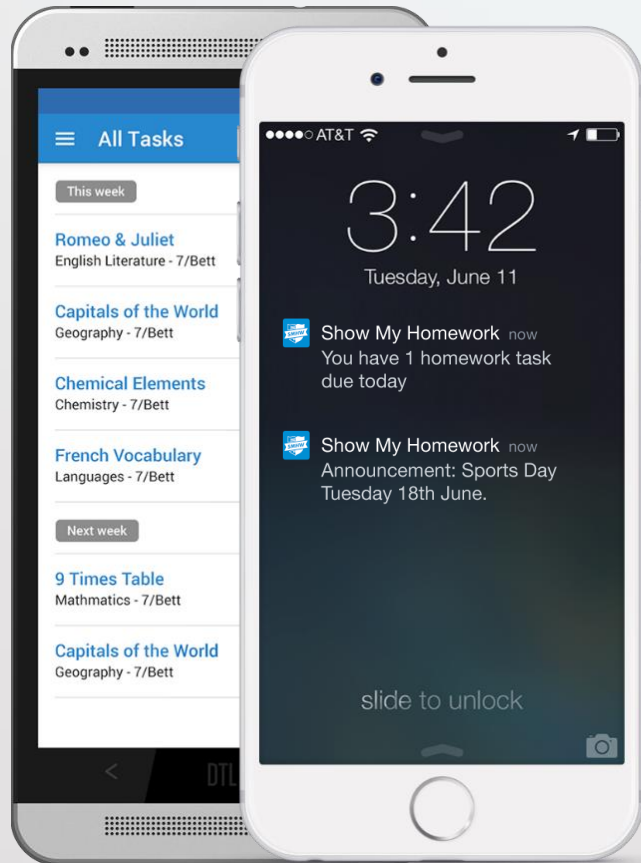

Search for your school

Click on the Log in via RM Unify icon

Click on the Glow Scotland icon

Enter your login details

Downloading the App

Please all get your mobile devices out and download the Show My Homework App.

- Open the app and type in your school's name.
- Type in your email/username and password.
- You will be taken to your To-do List
- You can start using Show My Homework on the go

In Settings, you can manage notifications.