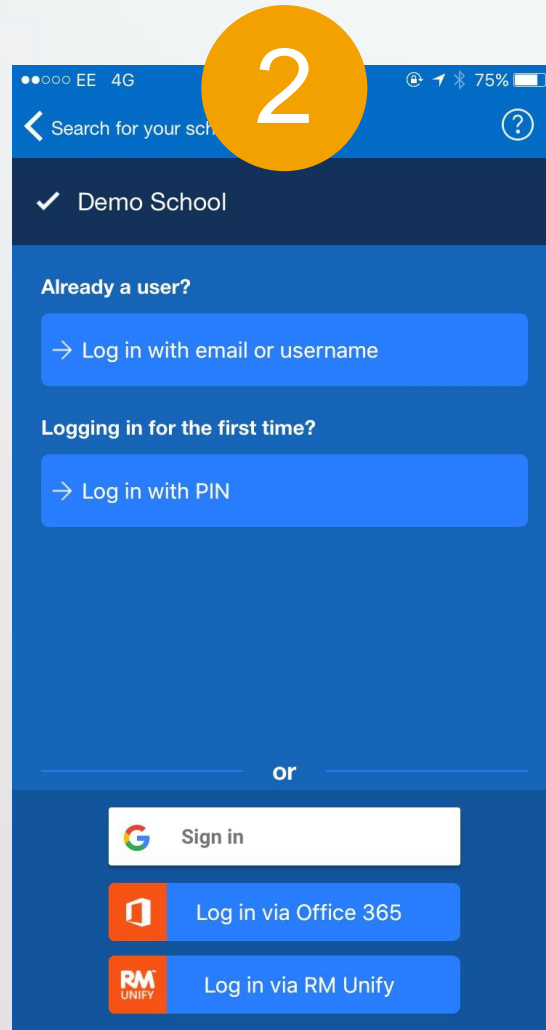

Or log in using the below

[I've been given a PIN to get into my account](#)

You will now be able to login with your email/username and password you created

Getting started with Glow - Go to showmyhomework.co.uk

Search for your school

Click on the Log in via RM Unify icon

Click on the Glow Scotland icon

Enter your login details

Downloading the App

Please all get your mobile devices out and download the Show My Homework App.

- Open the app and type in your school's name.
- Type in your email/username and password.
- You will be taken to your To-do List
- You can start using Show My Homework on the go

In Settings, you can manage notifications.