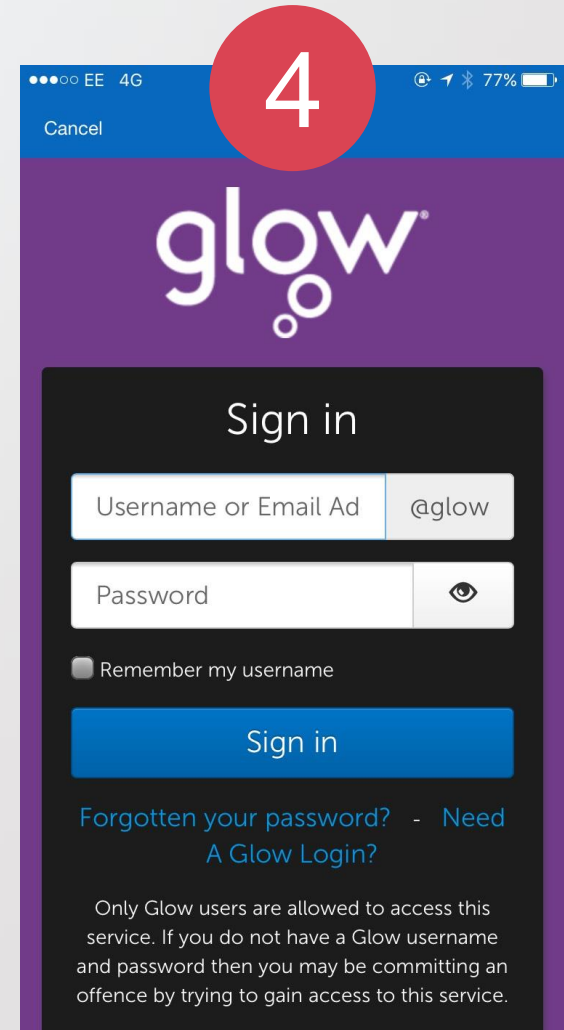

Or log in using the below

[I've been given a PIN to get into my account](#)

You will now be able to login with your email/username and password you created

Getting started with Glow - Go to showmyhomework.co.uk

Search for your school

Click on the Log in via RM Unify icon

Click on the Glow Scotland icon

Enter your login details

Downloading the App

Please all get your mobile devices out and download the Show My Homework App.

- Open the app and type in your school's name.
- Type in your email/username and password.
- You will be taken to your To-do List
- You can start using Show My Homework on the go

In Settings, you can manage notifications.